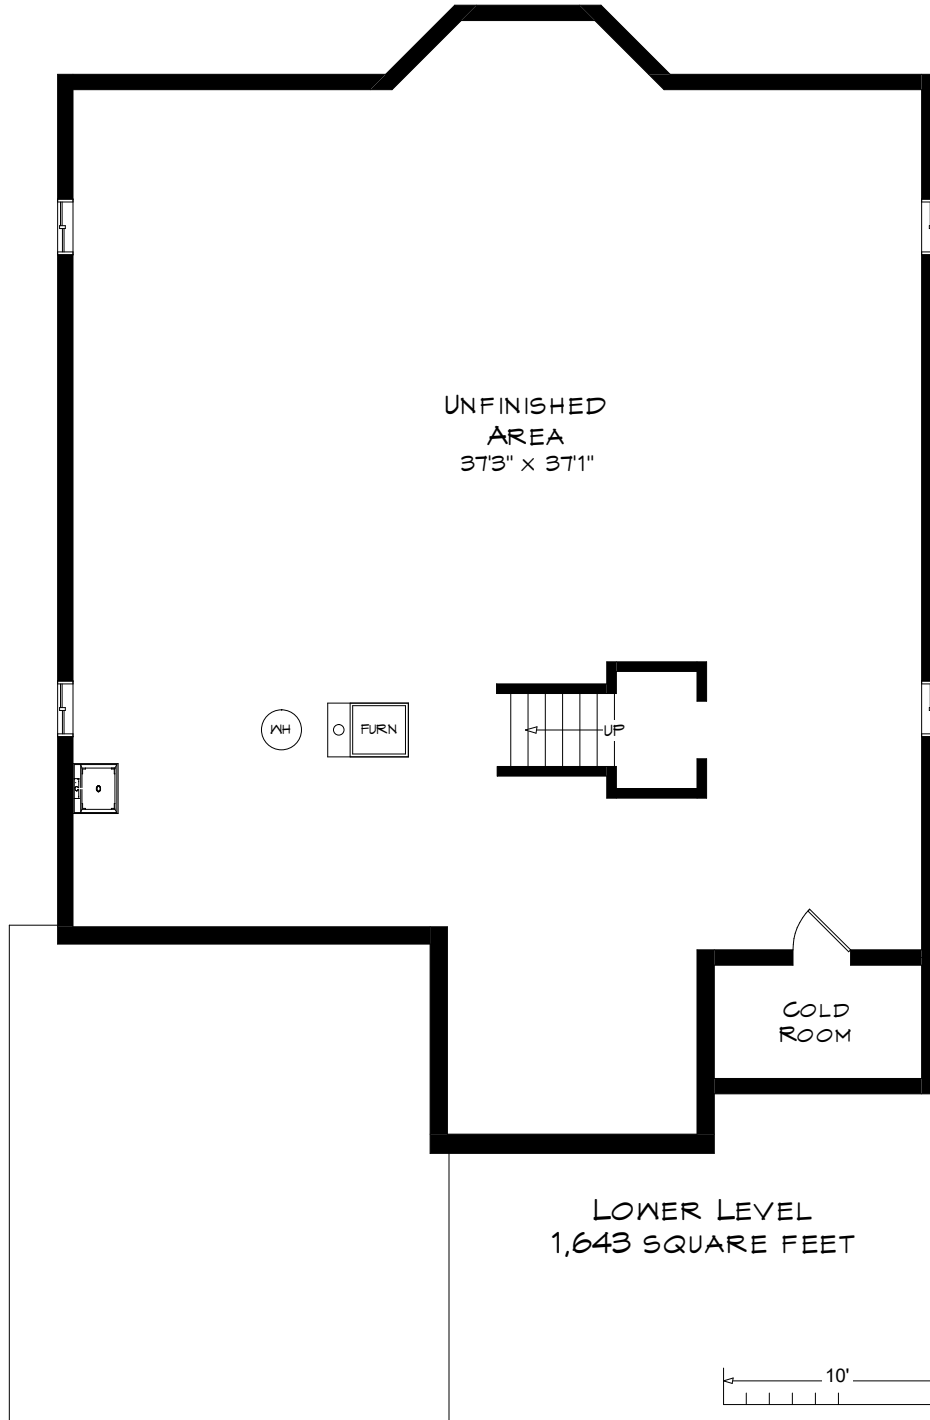

20 WESLEYAN COURT

TOTAL SQUARE FOOTAGE
4,031 SQ.FT.

MAIN LEVEL
1,587 SQUARE FEET
+ 395 SF (GARAGE)

Measurements may not be 100% accurate and should be used as a guideline only.
March - 2023

20 WESLEYAN COURT

Measurements may not be 100% accurate and should be used as a guideline only.
March - 2023

20 WESLEYAN COURT

LOWER LEVEL
1,643 SQUARE FEET

Measurements may not be 100% accurate
and should be used as a guideline only.
March - 2023