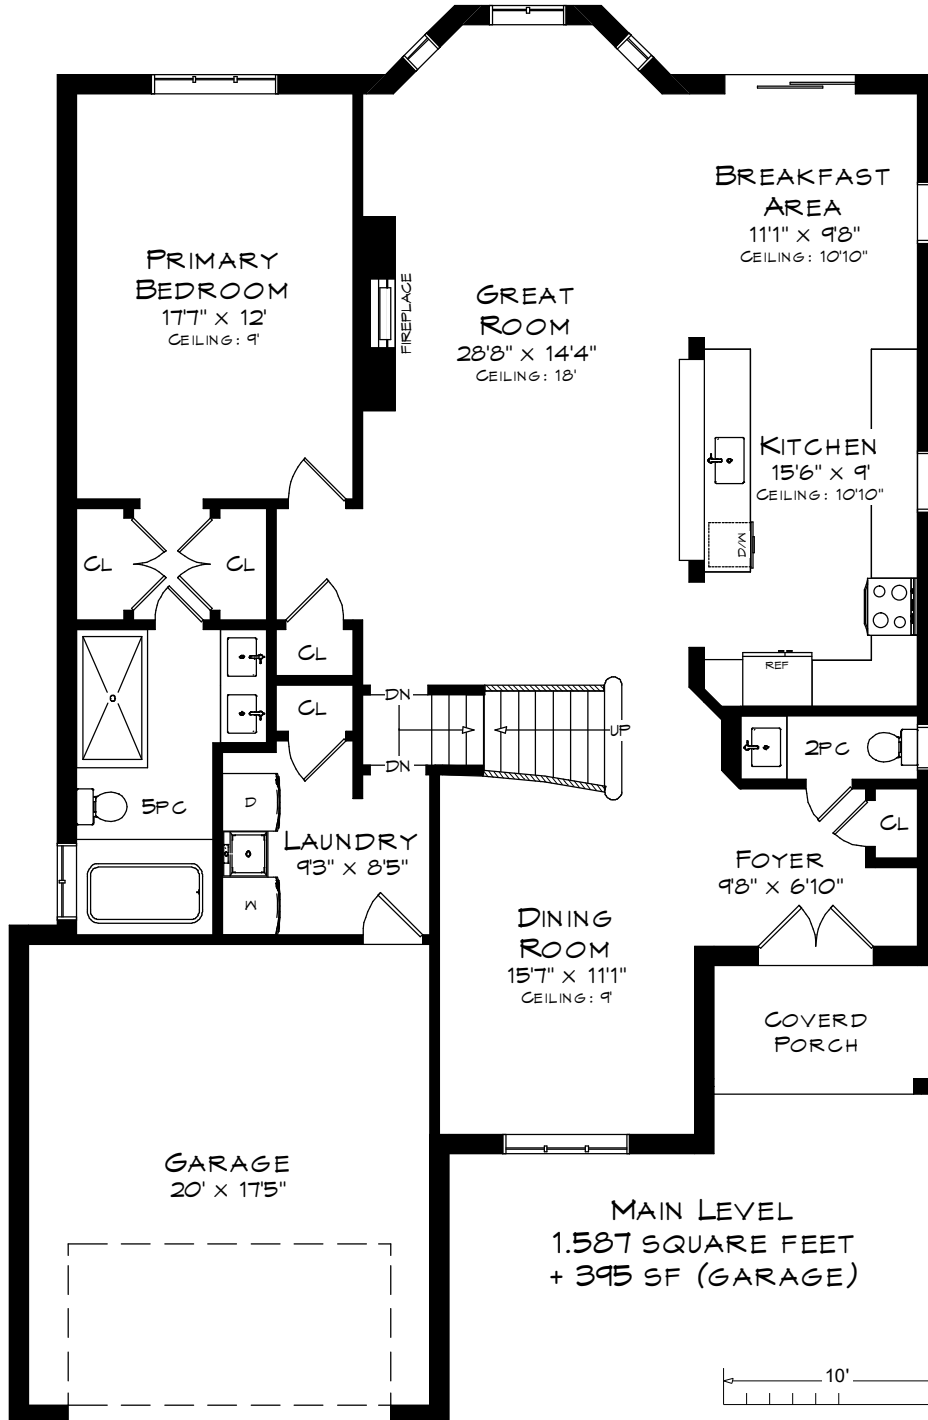

20 WESLEYAN COURT

TOTAL SQUARE FOOTAGE
4,031 SQ.FT.

MAIN LEVEL
1,587 SQUARE FEET
+ 395 SF (GARAGE)

Measurements may not be 100% accurate and should be used as a guideline only.
March - 2023

20 WESLEYAN COURT

Measurements may not be 100% accurate and should be used as a guideline only.
March - 2023

20 WESLEYAN COURT

LOWER LEVEL
1,643 SQUARE FEET

Measurements may not be 100% accurate
and should be used as a guideline only.
March - 2023