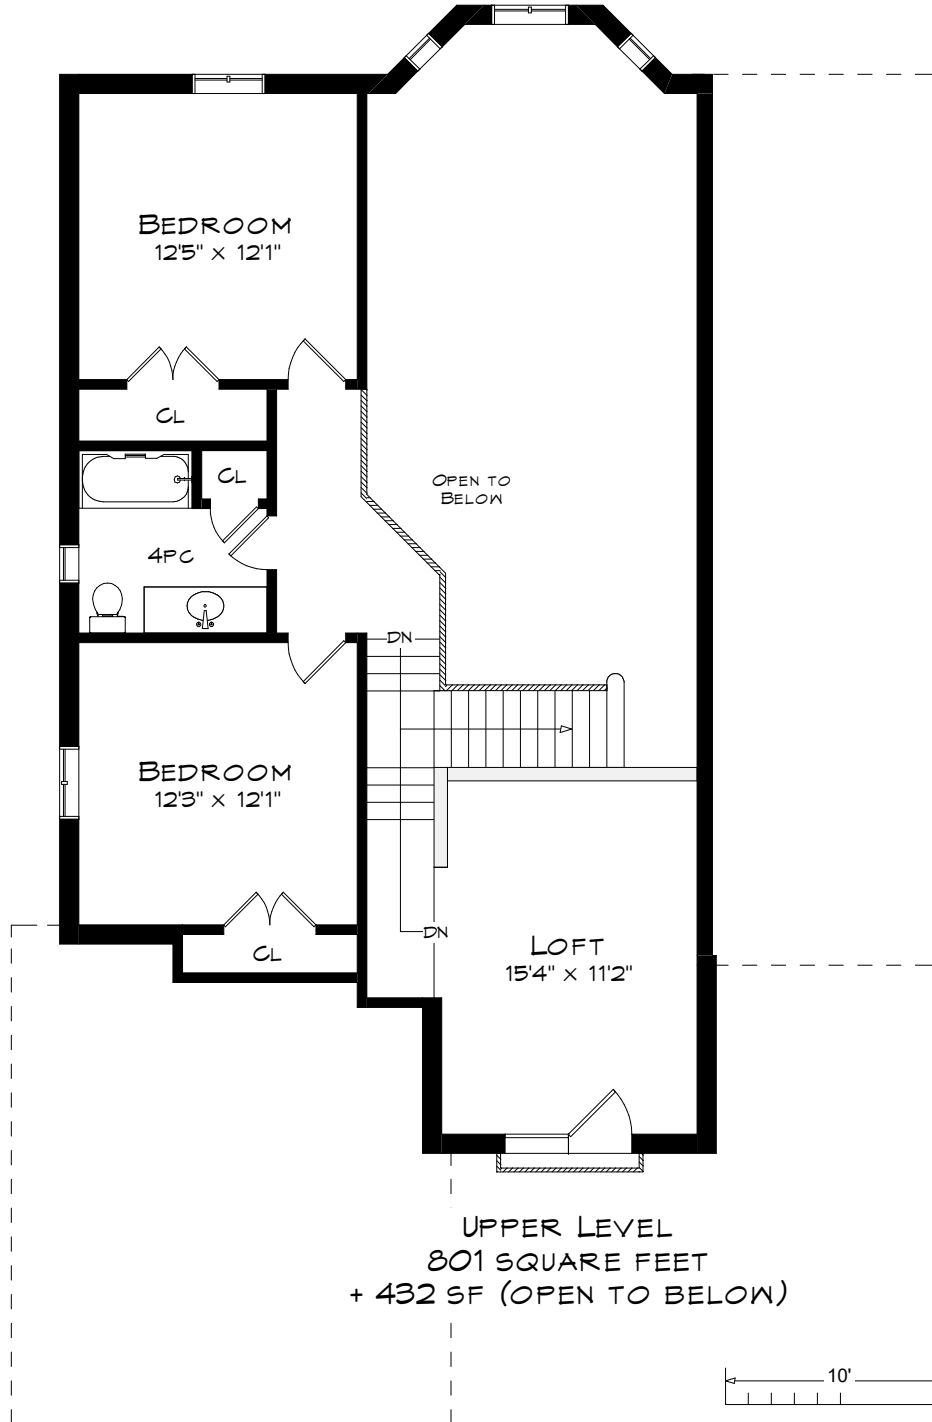

20 WESLEYAN COURT

TOTAL SQUARE FOOTAGE
4,031 SQ.FT.

MAIN LEVEL
1,587 SQUARE FEET
+ 395 SF (GARAGE)

Measurements may not be 100% accurate and should be used as a guideline only.
March - 2023

20 WESLEYAN COURT

Measurements may not be 100% accurate and should be used as a guideline only.
March - 2023

20 WESLEYAN COURT

LOWER LEVEL
1,643 SQUARE FEET

Measurements may not be 100% accurate
and should be used as a guideline only.
March - 2023